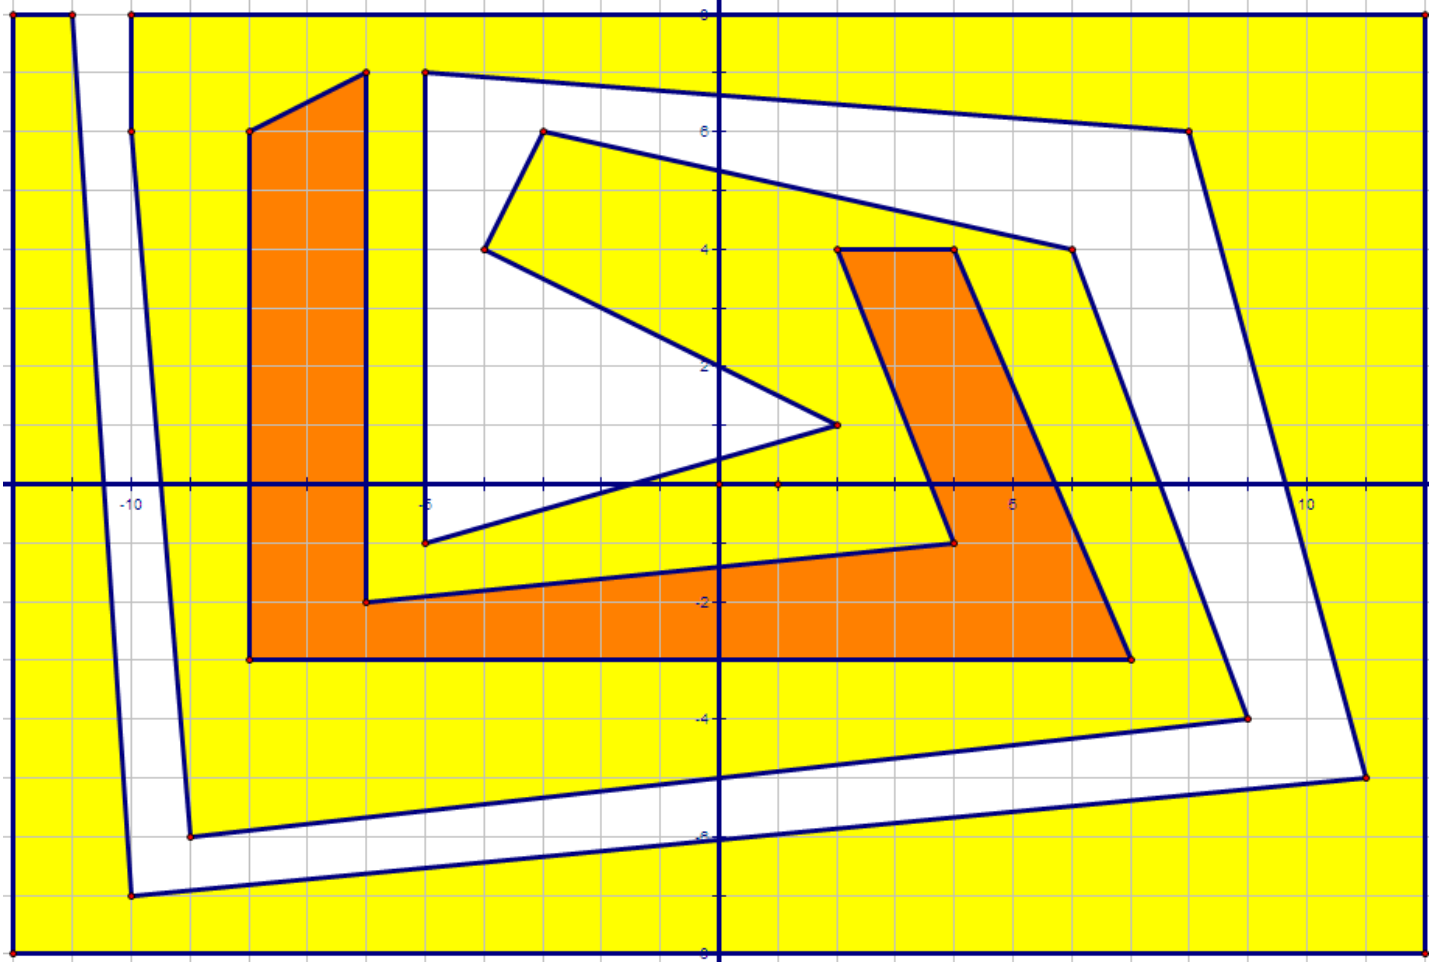

Name \_\_\_\_\_

Hr \_\_\_\_\_ Date \_\_\_\_\_

Pyth 1.3-3c

Find the area of the yellow region above.